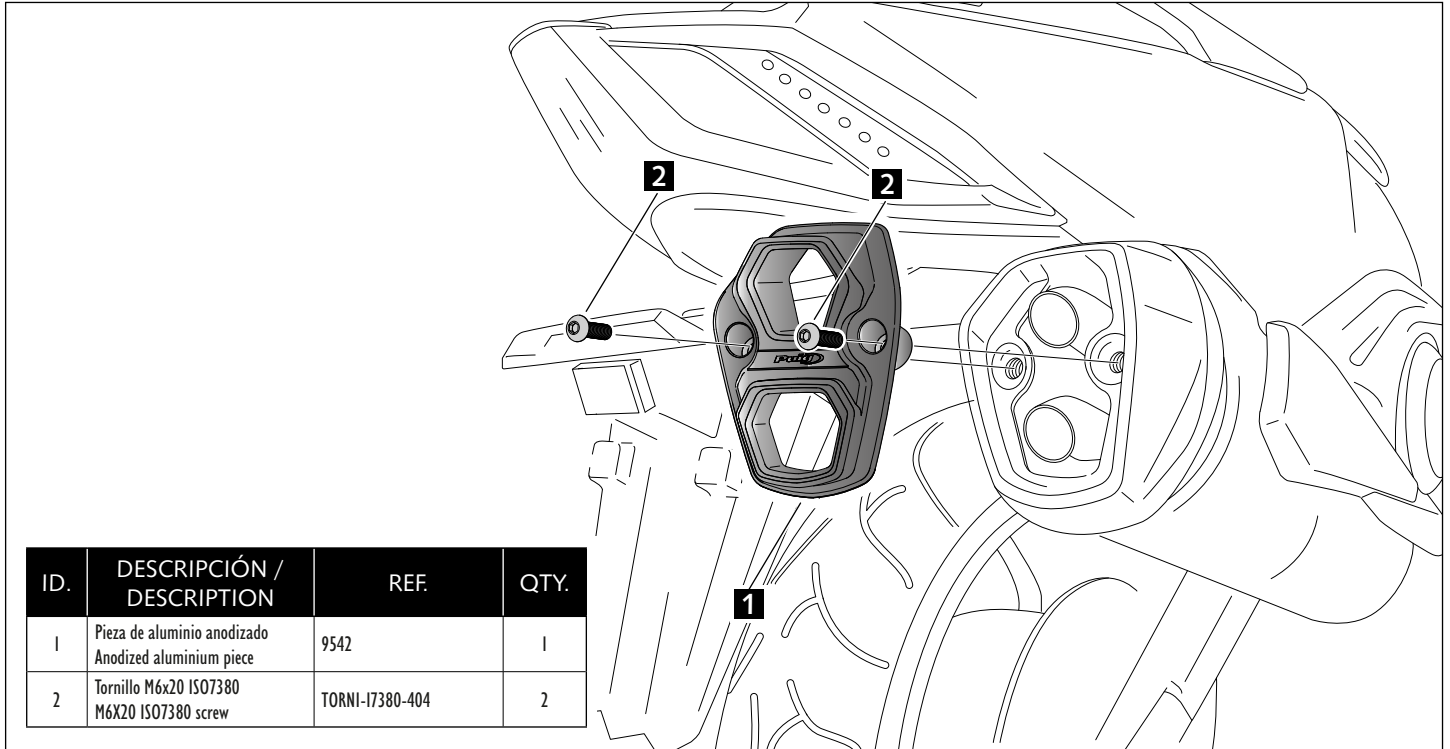

FINAL ESCAPE KYMCO AK550 17'
END TUBE FOR EXHAUST KYMCO AK550 17'

Ref.: 9542N

FINAL ESCAPE KYMCO AK550 17'
END TUBE FOR EXHAUST KYMCO AK550 17'

Ref.: 9542N