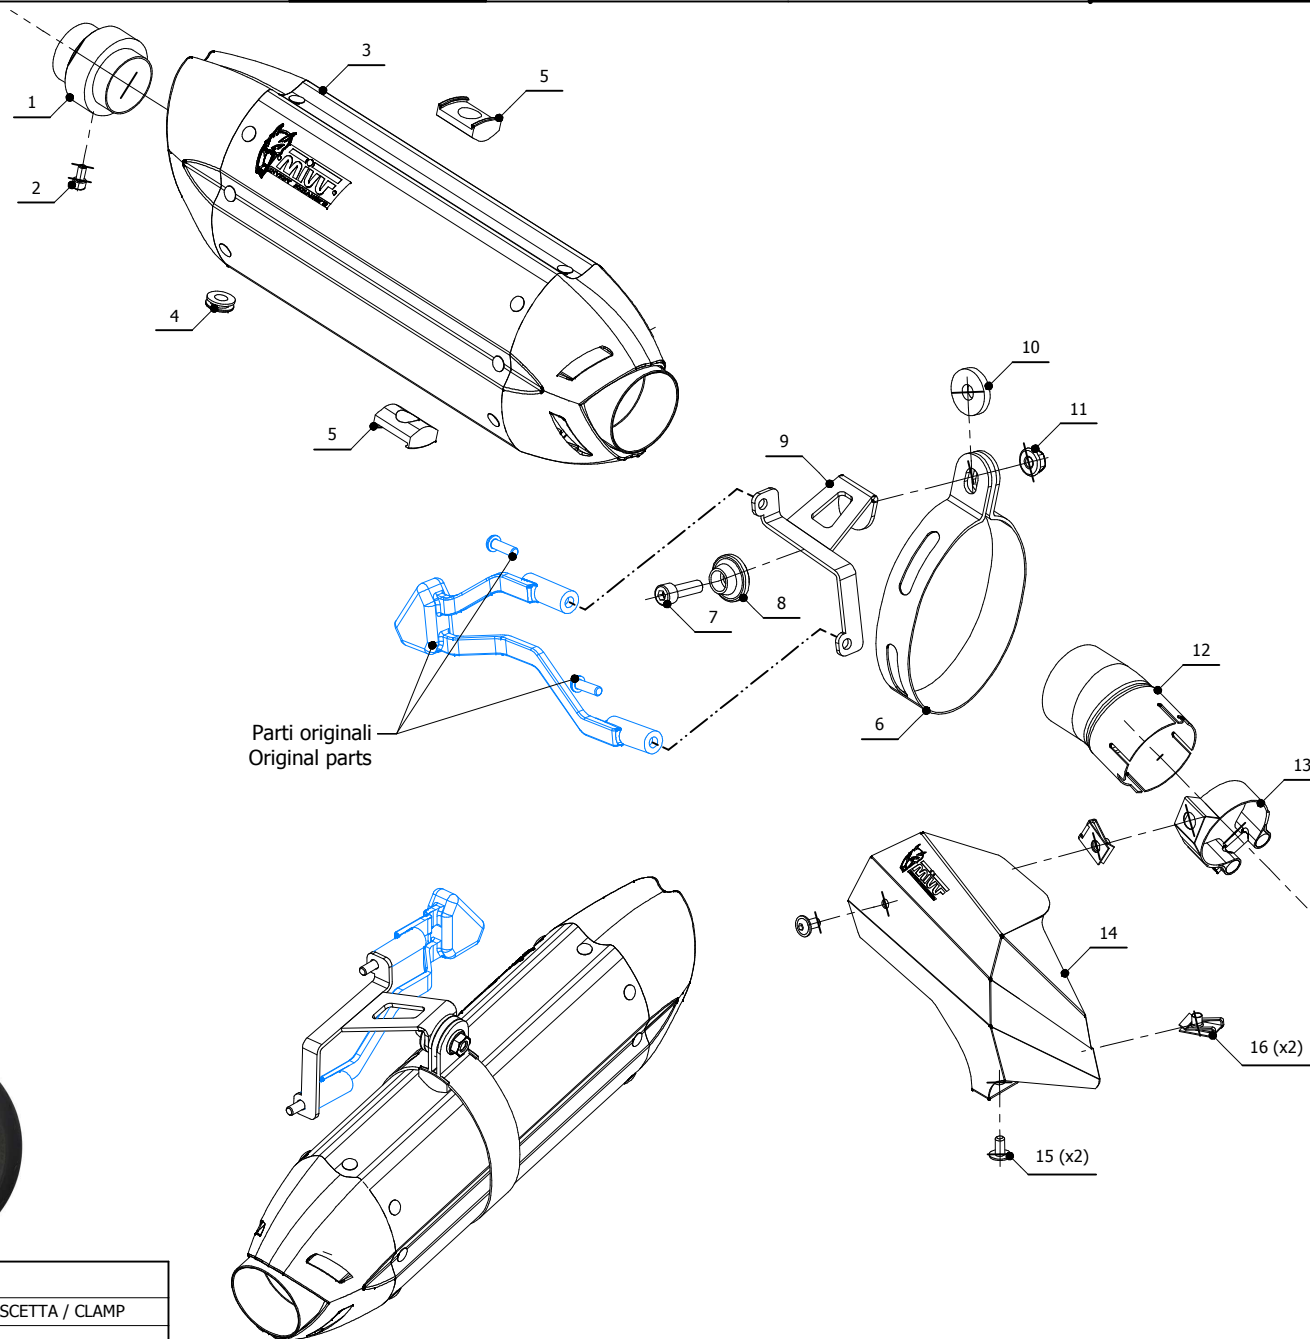

MODEL DUCATI MULTISTRADA 1200
DUCATI MULTISTRADA 1260

YEAR 2015 - 2017
2018 -->

SCHEMATIC

LINE SLIP ON

MUFFLER SUONO

ELENCO PARTI / PARTS LIST

	QTÀ / QT	DESCRIZIONE / DESCRIPTION	CODICE / CODE
1	1	DB killer / DB killer	50.DK.075.0
2	1	Vite M5x10 / Screw M5 x 10	50.73.858.1
3	1	Silenziatore / Muffler	SUONO 270
4	1	Tappo in gomma / Rubber stopper	50.73.266.1
5	2	Tassello / Rubber block	50.73.203.1
6	1	Staffa in carbonio / Carbon fiber bracket	50.SS.180.1
7	1	Vite M8x25 / Screw M8x25	50.73.064.1
8	1	Rondella in alluminio nera / Black aluminium washer	50.73.221.1
9	1	Staffa / Bracket	50.SS.951.0
10	1	Rondella in gomma / Rubber washer	50.73.227.1
11	1	Dado M8 flangiato / Flanged nut M8	50.73.393.1
12	1	Tubo di raccordo / Link pipe	9773D034S2
13	1	Fascetta / Pipe clamp	50.73.900.0
14	1	Cover acciaio nero / Black steel cover	50.CR.041.0
15	2	Vite M6x12 / Screw M6x12	50.00.063.1
16	2	Dado rapido / Cage nut	50.66.009.1

APPLICAZIONI / APPLICATIONS

CODICE / CODE	SILENZIATORE / MUFFLER	TUBO / PIPE	FASCETTA / CLAMP
D.034.L7	INOX (COPPE CARBONIO) / ST. STEEL (CARBON CAPS)	INOX / ST. STEEL	CARBONIO / CARBON FIBER
D.034.L9	STEEL BLACK		