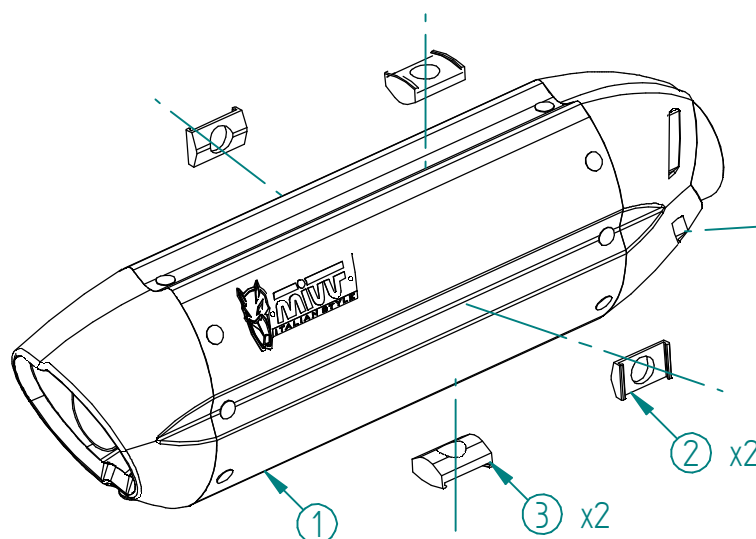

#	DESCRIPTION	PART NUMBER	QTY
1	Silenziatore / Muffler - db killer 50.DK.075.0	SUONO 270	1
2	Tassello piccolo / Small rubber block	50.73.202.1	2
3	Tassello grande / Rubber big block	50.73.203.1	2
4	Staffa in carbonio / Carbon fiber bracket	50.S5.180.1	1
5	Vite M8x30 / Screw M8x30	50.73.219.1	1
6	Rondella in alluminio nera / Black aluminium washer	50.73.221.1	1
7	Rondella in gomma / Rubber washer	50.73.227.1	1
8	Dado M8 flangiato / Flanged nut M8	50.73.393.1	1
9	Vite M10x60 / Screw M10x60	50.73.135.1	1
10	Rondella in alluminio nera / Black aluminium washer	50.73.330.1	1
11	Staffa / Bracket	50.S5.991.0	1
12	Dado M10 flangiato / Flanged nut M10	50.73.332.1	1
13	Fascetta Ø 52/55 mm / Pipe clamp Ø 52/55 mm	50.FA.008.1	1
14	Tubo di raccordo / Link pipe	9773K045S2	1
15	Molla media / Mid-size spring	50.73.359.1	1
16	Tubo in gomma per molla / Rubber pipe for spring	50.73.210.1	1

PARTI OPZIONALI
OPTIONAL PARTS

IMPIANTO ELIMINA KAT / NO KAT PIPE
00.73.K.045.C1
for Z900 2017-2019
00.73.K.045.C2
for Z900 A2 (35kw / 70kw) 2017-->

COVER IN ACCIAIO / STEEL COVER
50.CR.037.0

APPLICAZIONI / APPLICATIONS			
CODICE / CODE	SILENZIATORE / MUFFLER	TUBO / PIPE	FASCETTA / CLAMP
K.045.L9	STEEL BLACK (COPPE CARBONIO) / STEEL BLACK (CARBON CAPS)	INOX / ST. STEEL	CARBONIO / CARBON FIBER