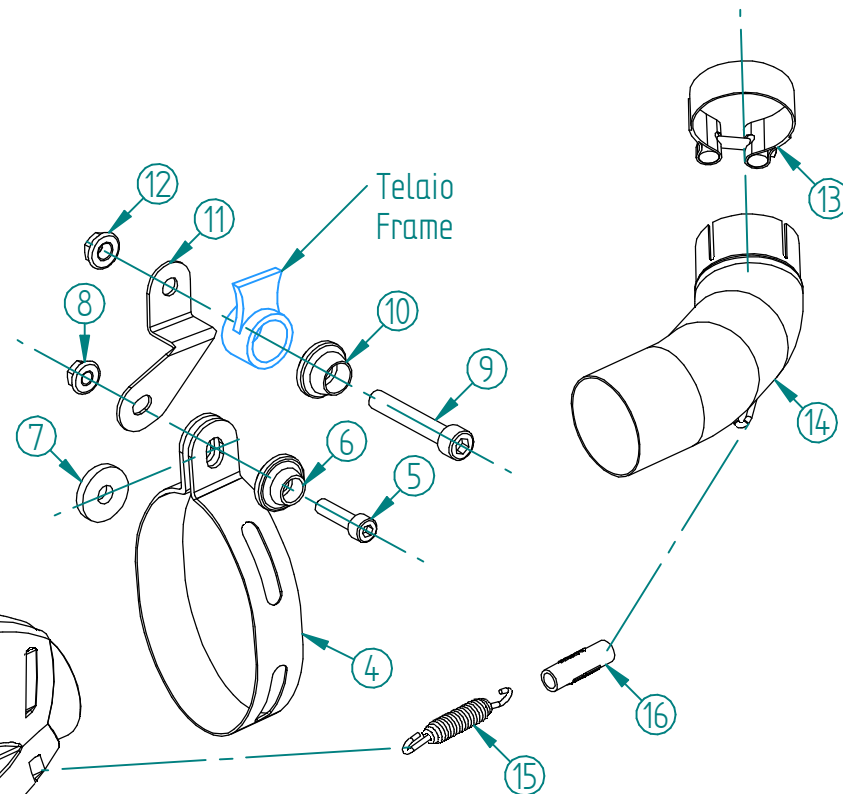

#	DESCRIPTION	PART NUMBER	QTY
1	Silenziatore / Muffler - db killer 50.DK.075.0	SUONO 270	1
2	Tassello piccolo / Small rubber block	50.73.202.1	2
3	Tassello grande / Rubber big block	50.73.203.1	2
4	Staffa in carbonio / Carbon fiber bracket	50.S5.180.1	1
5	Vite M8x30 / Screw M8x30	50.73.219.1	1
6	Rondella in alluminio nera / Black aluminium washer	50.73.221.1	1
7	Rondella in gomma / Rubber washer	50.73.227.1	1
8	Dado M8 flangiato / Flanged nut M8	50.73.393.1	1
9	Vite M10x60 / Screw M10x60	50.73.135.1	1
10	Rondella in alluminio nera / Black aluminium washer	50.73.330.1	1
11	Staffa / Bracket	50.S5.991.0	1
12	Dado M10 flangiato / Flanged nut M10	50.73.332.1	1
13	Fascetta Ø 52/55 mm / Pipe clamp Ø 52/55 mm	50.FA.008.1	1
14	Tubo di raccordo / Link pipe	9773K045S2	1
15	Molla media / Mid-size spring	50.73.359.1	1
16	Tubo in gomma per molla / Rubber pipe for spring	50.73.210.1	1

PARTI OPZIONALI
OPTIONAL PARTS

IMPIANTO ELIMINA KAT / NO KAT PIPE
00.73.K.045.C1
for Z900 2017-2019
00.73.K.045.C2
for Z900 A2 (35kw / 70kw) 2017-->

COVER IN ACCIAIO / STEEL COVER
50.CR.037.0

APPLICAZIONI / APPLICATIONS			
CODICE / CODE	SILENZIATORE / MUFFLER	TUBO / PIPE	FASCETTA / CLAMP
K.045.L9	STEEL BLACK (COPPE CARBONIO) / STEEL BLACK (CARBON CAPS)	INOX / ST. STEEL	CARBONIO / CARBON FIBER