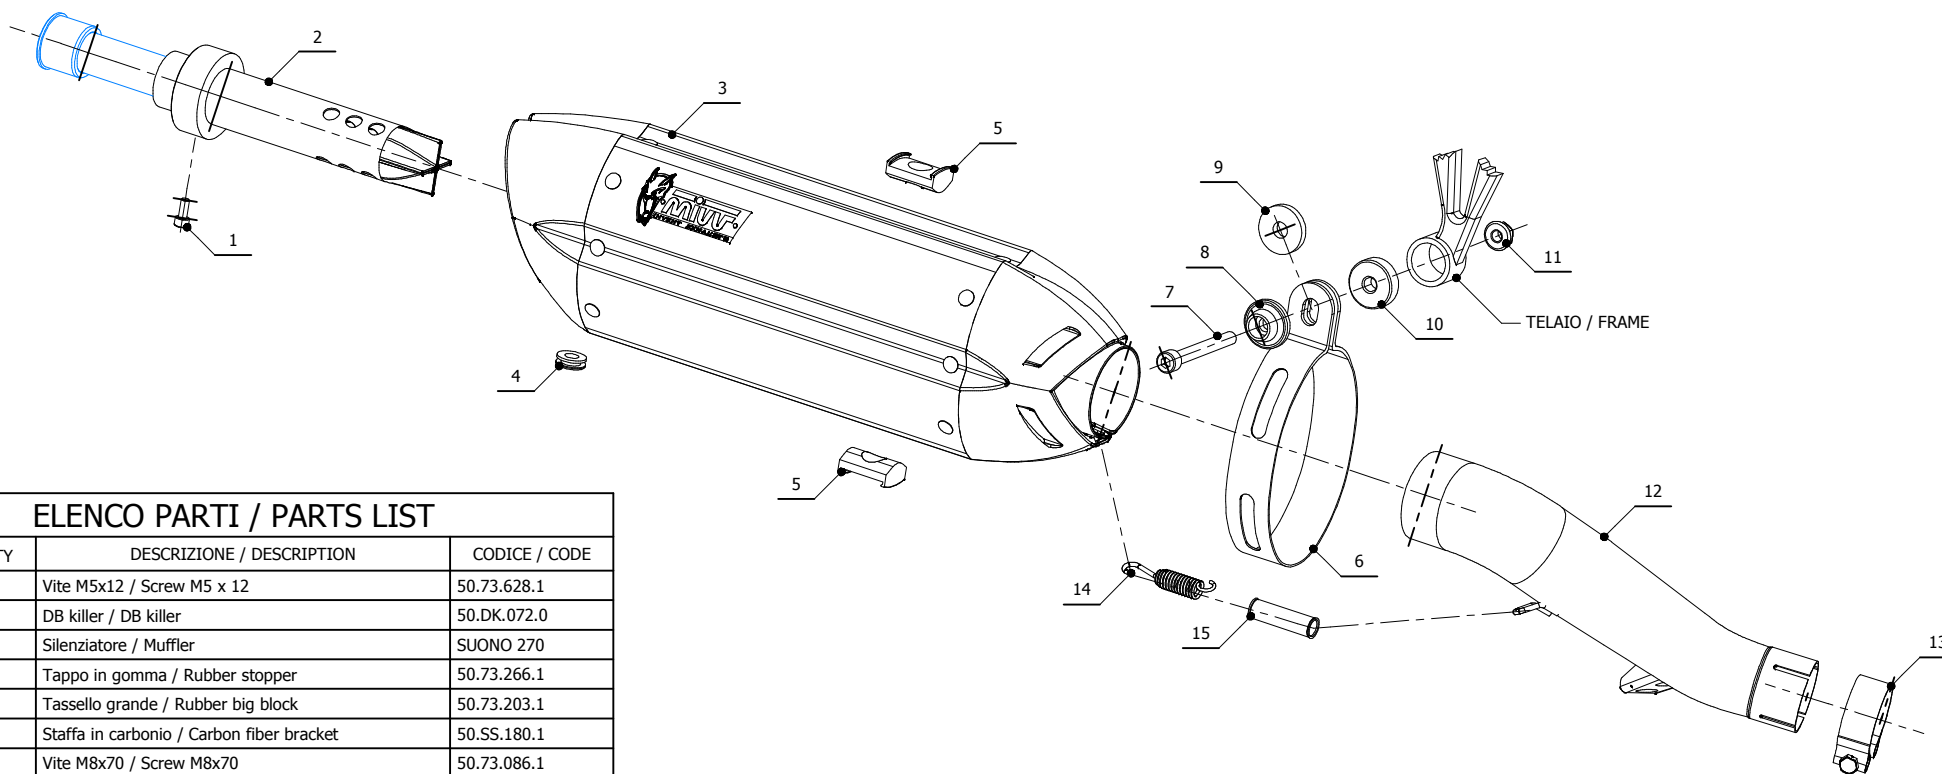

**MODEL** HONDA CB 500 F

**YEAR** 2016 - 2018

**LINE** SLIP ON

**MUFFLER** SUONO

**SCHEMATIC**

**ELENCO PARTI / PARTS LIST**

#	QTÀ / QTY	DESCRIZIONE / DESCRIPTION	CODICE / CODE
1	1	Vite M5x12 / Screw M5 x 12	50.73.628.1
2	1	DB killer / DB killer	50.DK.072.0
3	1	Silenziatore / Muffler	SUONO 270
4	1	Tappo in gomma / Rubber stopper	50.73.266.1
5	2	Tassello grande / Rubber big block	50.73.203.1
6	1	Staffa in carbonio / Carbon fiber bracket	50.SS.180.1
7	1	Vite M8x70 / Screw M8x70	50.73.086.1
8	1	Rondella in alluminio nera / Black aluminium washer	50.73.221.1
9	1	Rondella in gomma / Rubber washer	50.73.227.1
10	1	Distanziale in alluminio / Aluminium spacer	50.SS.645.1
11	1	Dado M8 flangiato / Flanged nut M8	50.73.393.1
12	1	Tubo di raccordo / Link pipe	9773H062S2
13	1	Fascetta Ø 44/47 mm / Pipe clamp Ø 44/47 mm	50.FA.006.1
14	1	Molla corta / Short Spring	50.73.123.1
15	1	Tubo in gomma per molla / Rubber pipe for spring	50.73.210.1

**APPLICAZIONI / APPLICATIONS**

CODICE / CODE	TUBO / PIPE	SILENZIATORE / MUFFLER	FASCETTA / CLAMP
H.062.L7	INOX / ST. STEEL	INOX (COPPE CARBONIO) / ST. STEEL (CARBON CAPS)	CARBONIO / CARBON FIBER
H.062.L9		STEEEL BLACK	