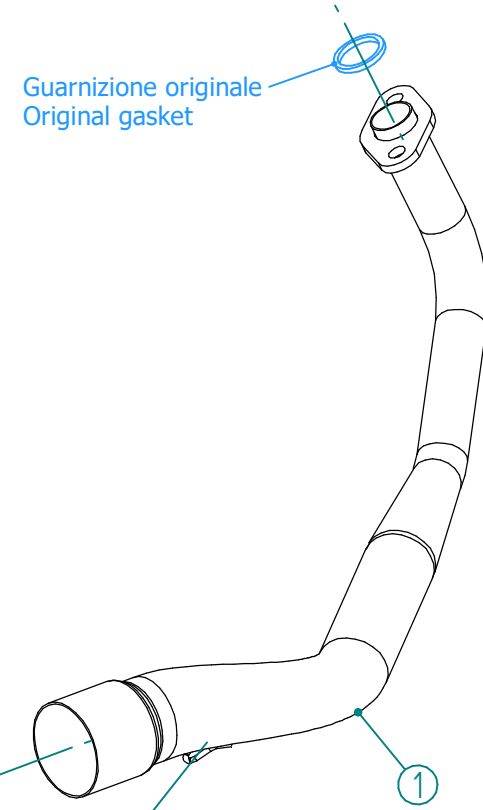

#	DESCRIPTION	PART NUMBER	QTY
1	Tubo di raccordo / Link pipe	97MVHO0005SV	1
2	Tubo in gomma per molla / Rubber pipe for spring	50.73.210.1	1
3	Molla media / Middle spring	50.73.359.1	1
4	Silenziatore / Muffler - dB killer 50.DK.155.0	MOVER L.360 Øi 55	1
5	Rondella M8 / Washer M8	50.73.270.1	2
6	Vite M10x25 / Screw M10x25	50.73.183.1	3
7	Rondella M10 / Washer M10	50.73.013.1	3
8	Staffa / Bracket	50.SS.1219.0	1
9	Dado M8 flangiato / Flanged nut M8	50.73.393.1	2

Catalytic Converter  
Cod. ACC.041.A1

Optional for MV.HO.0005.LV  
Included in MV.HO.0005.KV

APPLICAZIONI / APPLICATIONS			
Codice / Code	Silenziatore / Muffler	Tubo / Pipe	Note
MV.HO.0005.LV	BLACK	INOX / ST. STEEL	CATALYTIC CONVERTER NOT INCLUDED
MV.HO.0005.KV	BLACK	INOX / ST. STEEL	CATALYTIC CONVERTER INCLUDED