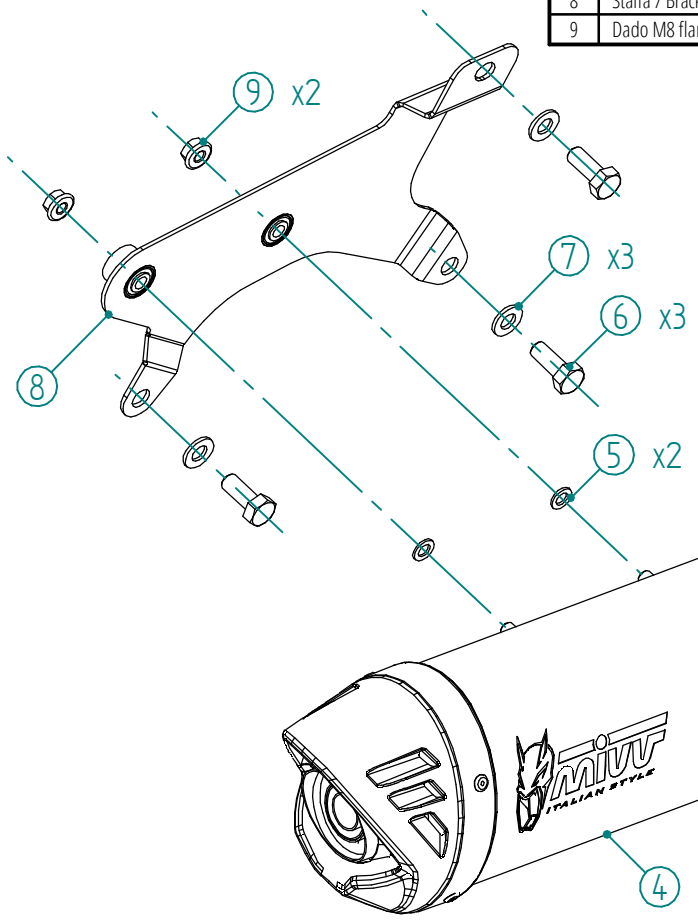

#	DESCRIPTION	PART NUMBER	QTY
1	Tubo di raccordo / Link pipe	97MVHO0005SV	1
2	Tubo in gomma per molla / Rubber pipe for spring	50.73.210.1	1
3	Molla media / Middle spring	50.73.359.1	1
4	Silenziatore / Muffler - dB killer 50.DK.155.0	MOVER L.360 Øi 55	1
5	Rondella M8 / Washer M8	50.73.270.1	2
6	Vite M10x25 / Screw M10x25	50.73.183.1	3
7	Rondella M10 / Washer M10	50.73.013.1	3
8	Staffa / Bracket	50.SS.1219.0	1
9	Dado M8 flangiato / Flanged nut M8	50.73.393.1	2

Catalytic Converter  
Cod. ACC.041.A1

Optional for MV.HO.0005.LV  
Included in MV.HO.0005.KV

APPLICAZIONI / APPLICATIONS			
Codice / Code	Silenziatore / Muffler	Tubo / Pipe	Note
MV.HO.0005.LV	BLACK	INOX / ST. STEEL	CATALYTIC CONVERTER NOT INCLUDED
MV.HO.0005.KV	BLACK	INOX / ST. STEEL	CATALYTIC CONVERTER INCLUDED